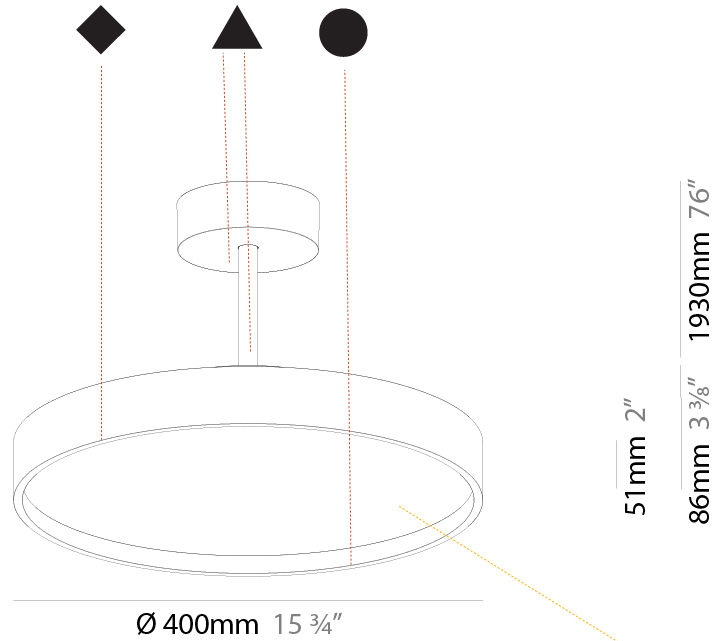

GENERAL

Series: Sign Diva Tube
Subseries: Sign Diva Tube Korona
Brand: Prolicht
Division: Architectural
Mounting Type: Suspension
Mounting Location: Ceiling
Subcategory: Pendant

PHYSICAL

Shape: Round
Diameter (mm): 400
Diameter (in): 15 3/4
Height (mm): 86
Height (in): 3 3/8
Max. Overall Height (mm): 2016
Max. Overall Height (in): 79 3/8
Light Distribution: Direct / Indirect
Weight (kg): 3.251
Weight (lbs): 7.167
Diffuser: PMMA - Opal / Micro-Prism / Sparkling Secret / Vintage Industrial
Fixture Finish: SSR / BKV / CWI / CRY / HAB / UFT / ITA / RUA / FTG / MYG / LOD / PUS / FRO / FUP / KIA / POP / BLS / SPG / MEY / GOH / GUM / CHC / COM / ABZ / JAG / OBR / MOS / ROR
Fixture Material: Extruded Aluminum / Steel

ELECTRICAL

Lamp Type: LED (Zhaga Standard)
Input Wattage (W): 30
Total Output Wattage (W): 16 / 11.8
Dimming: Tri-Mode (Non-Dimming and Phase Dimming (120Vac only) and 0-10V Dimming)
Driver Included: Yes
Driver Location: Integrated
Driver Type: Constant Current - Universal
Driver Class: Class 2
Input Voltage (V): 120 - 277
Constant Current (MA): 500 / 350

LED

Color Temperature (*K): 2700 / 3000 / 3500 / 4000
Max. Delivered Lumen (lm): 3409 / 3019 / 3055 / 3117
Nominal Lumen (lm): 4182 / 4142 / 4189 / 4275
CRI: >90 CRI
Lamp Life (hrs): 50000

OPTICAL

RATINGS AND CERTIFICATIONS

Certified By: Certified for North American Standards
IP rating: IP20